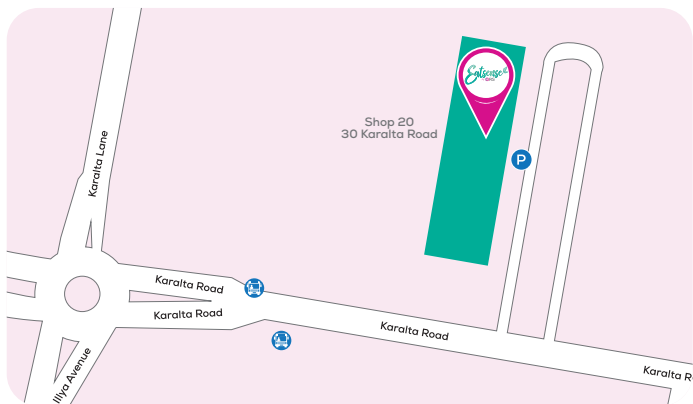

# ERINA OFFICE LOCATION

Shop 20  
30 Karalta Rd,  
Erina, NSW

## Directions from Erina CBD

- > Head northeast toward Central Coast Hwy/The Entrance Road/A49
- > Keep right on Central Coast Hwy/The Entrance Road/A49 and turn right at the Karalta Road Roundabout.
- > Go through 1 roundabout staying on Karalta Road.
- > Turn left into Elizabeth Court complex reaching the clinic destination.

### From Gosford Train Station

- > Take bus 66C from Stand J.
- > Continue for 12 stops and exit at the Karalta Road after Karalta Lane stop.
- > Head east on Karalta Road.
- > Turn right into Elizabeth Court complex reaching the clinic destination.