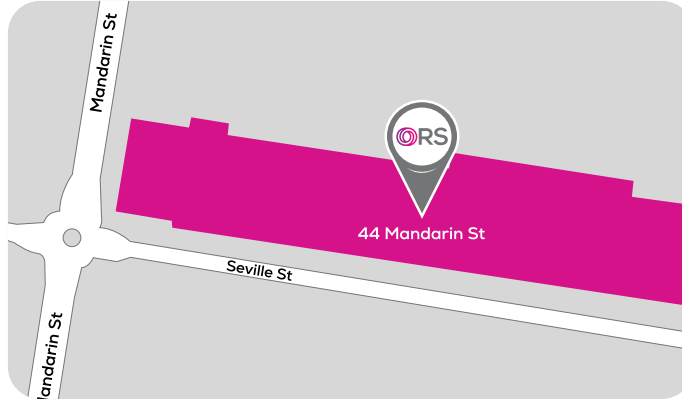

# FAIRFIELD EAST OFFICE LOCATION

Suite 2.02,  
44 Mandarin Street,  
Fairfield East NSW

## Directions from Fairfield CBD

- > Head east on Spencer Street towards Court Road and turn left at the 1st cross street onto Court Road.
- > Turn right onto Nelson Street and use any lane to turn right at the 1st cross street onto The Horsley Drive.
- > Turn left onto Tangerine Street and at the roundabout, take the 1st exit onto Mandarin Street reaching location (opposite Fantastic Furniture).

### Yennora Train Station

1. Turn right onto Railway Street, left onto Orchardleigh Street and right onto Matthes Street.
2. Turn left onto Fairfield Street and right onto Mandarin Street reaching office location.

### Bus 906

1. From Yennora Train Station walk to Fairfield Street / Ellis Parade stop.
2. Exit at the Knight Park/Fairfield Street stop.
3. Walk down Mandarin Street reaching office location.