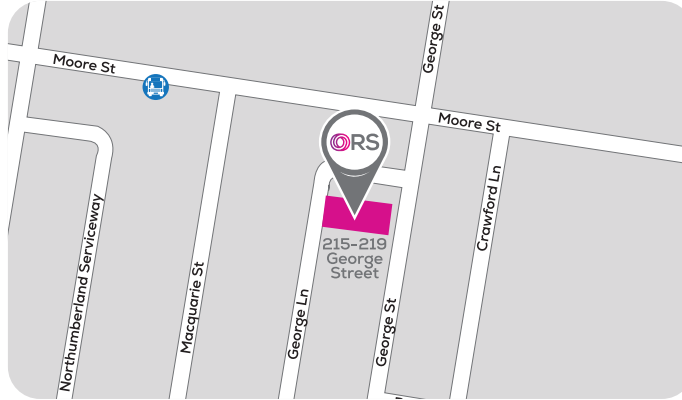

LIVERPOOL OFFICE LOCATION

Level 2,
215-219 George Street,
Liverpool NSW

Directions from Liverpool CBD

- > Heading east on Macquarie Street/A34 towards Copeland Street/ Hume Highway/A28 keeping right to stay on Macquarie Street/A34.
- > Take Scott Street turning left onto Bigge Street, and left onto Railway Street.
- > Use the right lane to turn left onto George Street and right onto George Lane reaching office location.

Parking

- > Street parking available.

Public transport

Liverpool Train Station/ Bus Interchange

1. Head south on Bigge Street toward Railway Street.
2. Turn right onto Railway Street.
3. Turn right onto George Street.
4. Turn left onto George Lane reaching office location.