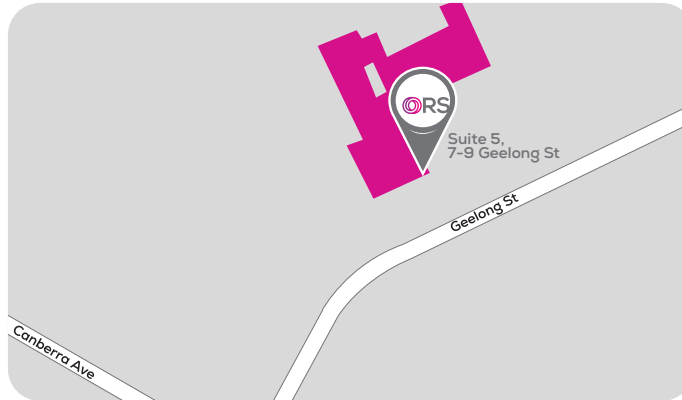

FYSHWICK OFFICE LOCATION

Suite 5,
7-9 Geelong Street,
Fyshwick ACT

Directions from Fyshwick CBD

- > Head south-east on Wollongong Street towards Kembla Street.
- > At the roundabout, take the 1st exit onto Newcastle Street turning right onto Whyalla Street.
- > Turn right onto Canberra Avenue/B52 and right onto Geelong Street reaching office location.

Parking

- > Free on-site parking.
- > Parking in surrounding streets.

Public transport

Canberra Train Station

- > Take the 2 or 830 bus.

Bus - City Interchange Plt 2

1. Fraser to Fyshwick via Belconnen and City service (2).
2. Exit at Canberra Avenue after Geelong Street stop.
3. Walk up Canberra Avenue turning right onto Geelong Street reaching office location.