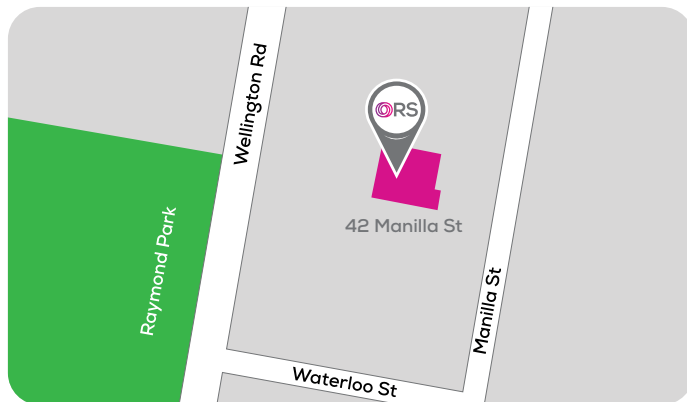

BRISBANE OFFICE LOCATION

42 Manilla St,
East Brisbane
QLD

Directions from Brisbane CBD

- > Take Edward Street and Alice Street to M3.
- > Use the left 2 lanes to take exit 2 for State Rte 41, merge onto Vulture Street.
- > Turn left onto Wellington Road/State Route 95
- > Turn right onto Waterloo Street and left into Manilla Street, with office location on the left.

Parking

- > On-site parking.
- > Parking in surrounding streets.

Public transport

Brisbane Central railway station

- > Walk to Adelaide Street Stop 39 and catch bus 230 or 235.
- > Exit at Mowbray Terrace at Elfin Street, stop 12.
- > Head back up Mowbray Terrace turning right into Manilla Street.
- > Continue on Manilla Street with office location on your left.