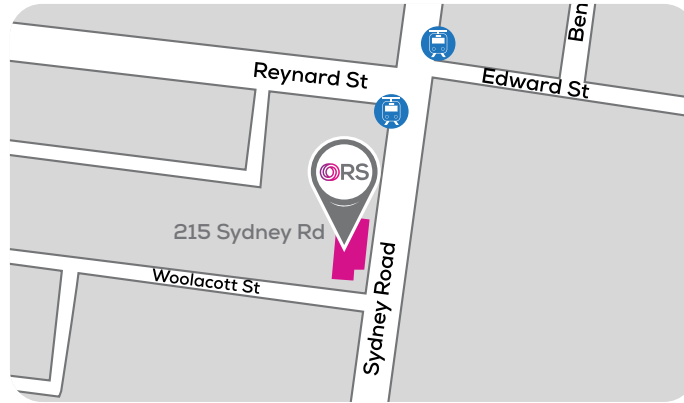

COBURG OFFICE LOCATION

1/215 Sydney Road,
Coburg, VIC

Directions from Coburg CBD

- > Head south-east on Sydney Road/State Route 55 until you reach the office location on your right.

Parking

- > 10 ORS spaces
- > Street parking

Public transport

Coburg Station

- > Head east towards Upfield Shared Path.
- > Continue onto Victoria Street and turn right onto Louisa Street.
- > At the roundabout, take the 1st exit onto Munro Street
- > Turn right onto Sydney Road/State Route 55 until you reach off on the right.