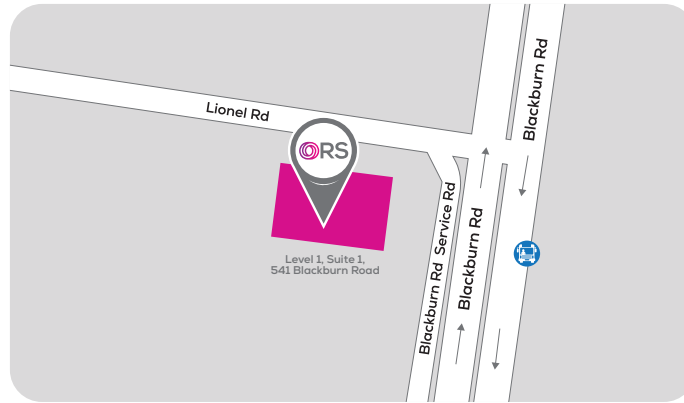

## Directions from Mount Waverley CBD

- > Head south on Stephenson's Road/State Route 23 towards Stephenson's Road/State Route 23.
- > Turn left onto Hardner Road continuing onto Ricketts Road.
- > Turn right onto Gilby Road and at the roundabout, take the 1st exit onto Lionel Road reaching office location on the right.

### Mount Waverley Train Station - bus 623, 703/737

- > Catch bus 623 and exit at Blackburn Road/Waverley Road stop.
- > Catch bus 703/737 and exit at Lionel Road/Blackburn Road stop reaching office location.