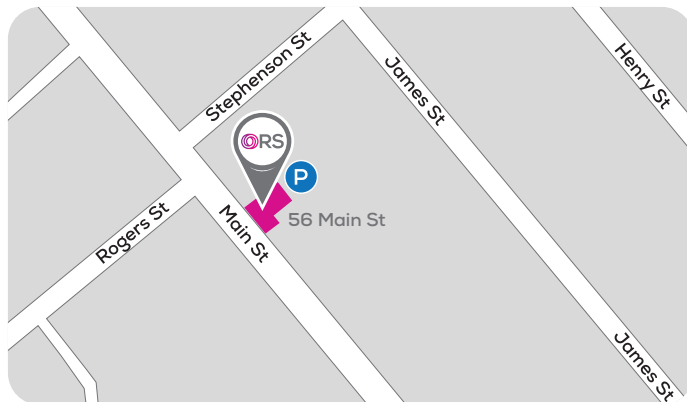

PAKENHAM OFFICE LOCATION

**Pakenham
Paediatric Clinic**
56 Main St,
Pakenham VIC

Directions from Pakenham CBD

- > Head south-west towards Main Street.
- > Exit the roundabout onto Main Street.
- > Continue on Main Street with office location on your right.

Parking

- > Onsite at the rear of the building.
- > Parking in surrounding streets.

Public transport

Pakenham Train Station

- > Walk west on Railway Avenue toward Main Street.
- > Turn right onto Main Street passing through the first roundabout.
- > Continue on Main Street with office location on your right.