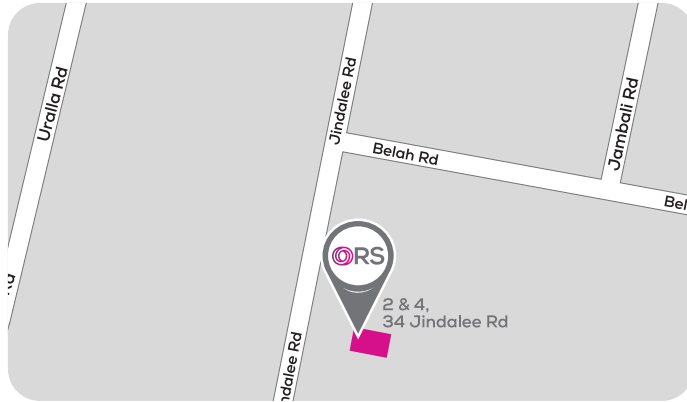

PORT MACQUARIE OFFICE LOCATION

2 & 4, 34 Jindalee Rd,
Port Macquarie NSW

Directions from Port Macquarie CBD

- > Head west on Bridge Street towards Hastings River Drive.
- > Turn left onto Hastings River Drive turning right onto Oxley Highway/B56.
- > At the roundabout, take the 1st exit onto Fernhill Road and left onto Lake Road.
- > At the roundabout, take the 2nd exit onto Jindalee Road reaching office location.

Parking

- > 4 ORS spaces.
- > Parking in surrounding streets.

Public transport

Bus 341

1. Take the 341 bus at Hayward Street/Keena Lane.
2. Exit at Lady Nelson Drive/Clifton Drive stop.
3. Head east on Lady Nelson Drive, turning right toward Clifton Drive.
4. Turn right onto Clifton Drive and at the roundabout take the 4th exit onto Fernhill Road.
5. Turn left onto Lake Road and at the roundabout take the 1st exit onto Jindalee Road reaching office location.