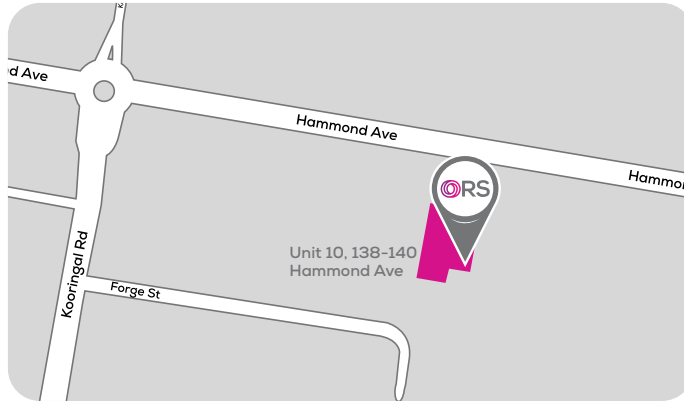

WAGGA WAGGA OFFICE LOCATION

Unit 10, 138-140
Hammond Ave,
East Wagga Wagga
NSW

Directions from Wagga Wagga CBD

- > Head south on Baylis Street turning left at the 1st cross street onto Morrow Street.
- > Turn right onto Tarcutta Street.
- > Tarcutta Street turns slightly right and becomes Lake Albert Road.
- > Turn left onto Hammond Avenue/Sturt Highway/A20.
- > Go through 2 roundabouts and the office will be on the right.

Parking

- > On-site parking in the complex.

Public transport

Wagga Wagga Train Station

1. Take the 960 bus at Baylis Street before Edward Street.
2. Exit at the Lake Albert Road after Hammond Avenue stop.
3. Continue walking for around 20min until reaching office location.