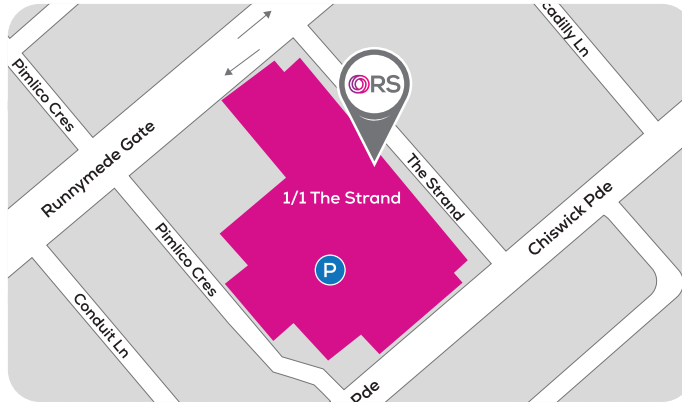

WELLARD OFFICE LOCATION

1/1 The Strand,
Wellard WA

Directions from Wellard CBD

- › Head south-east on The Strand towards Endell reaching office location.

Parking

- › Free on-site parking.
- › Parking in surrounding streets.

Public transport

Wellard Train Station

1. Walk southwest turning left toward Lambeth Circle.
2. Turn right toward Lambeth Circle and at the roundabout, take the 1st exit onto Lambeth Circle.
3. Turn right onto Chiswick Parade, turn left onto The Strand reaching office location.