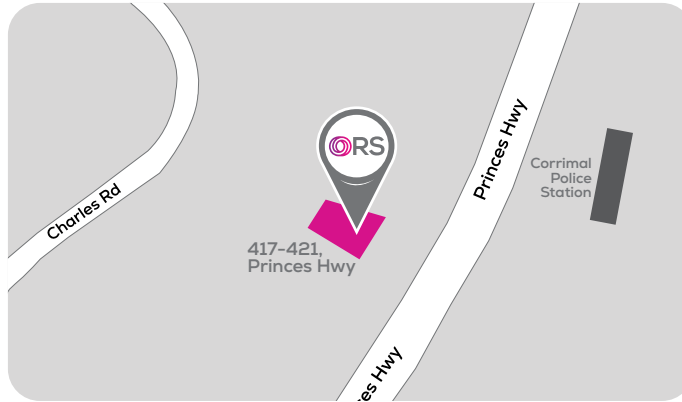

CORRIMAL OFFICE LOCATION

Unit 1 and 2,
417-421 Princes Hwy,
Corrimal NSW

Directions from Wollongong CBD

- > Head north on Keira Street/Princes Highway towards Market Street.
- > Turn right to merge onto Memorial Drive/B65.
- > Turn left onto Towradgi Road and right onto Princes Highway.
- > We are diagonally opposite the Corrimal Police Station.

Parking

- > 4 ORS spaces.
- > Limited parking in surrounding streets.

Public transport

Wollongong Central Bus 2 or 90

1. Kiera St, Stand G.
2. Exit at the Princes Highway after Caldwell Avenue stop (16th stop).
3. Head north for 120 metres for office location.